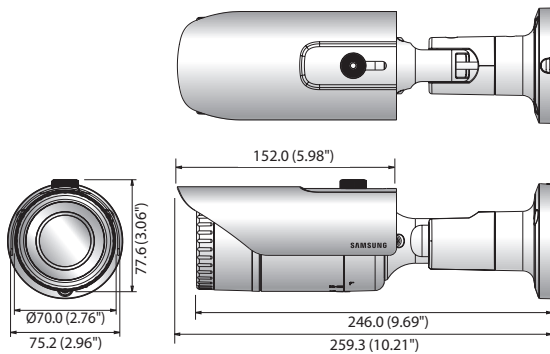

Dimensions

Unit : mm (inch)

Accessories (Optional)

QNO-6070RN/P