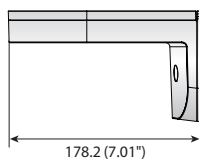

Dome Mounts

	 Wall Mount	 Wall Mount
	SBP-137WM	SBP-137WM1
Materials	Aluminum / Plastic	Aluminum / Plastic
Dimensions (WxHxD)	148.5 x 104.5 x 178.2mm (5.84" x 4.11" x 7.01")	148.5 x 104.5 x 178.2mm (5.84" x 4.11" x 7.01")
Weight	440g (0.97 lb)	550g (1.21 lb) * included gang plate
Color	Ivory	Ivory
Applicable Model	QNV-6010R/6020R/6030R/6070R/7010R/7020R/7030R/7080R XNP-6040H XNV-6010/6020/8020R/8030R/8040R HCV-6080R/6070R/7010R/7020R/7030R/7070R SNV-L5083R/L6083R SCV-5082/5082R/5083/5083R/5085/6023R/6083R	QNV-6010R/6020R/6030R/6070R/7010R/7020R/7030R/7080R XNP-6040H XNV-6010/6020/8020R/8030R/8040R HCV-6080R/6070R/7010R/7020R/7030R/7070R SNV-L5083R/L6083R SCV-5082/5082R/5083/5083R/5085/6023R/6083R

Dimensions

Unit : mm (inch)

SBP-137WM

SBP-137WM1