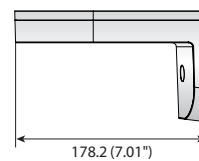

Dome Mounts

	 Wall Mount	 Wall Mount
	SBP-137WM	SBP-137WM1
Materials	Aluminum / Plastic	Aluminum / Plastic
Dimensions (WxHxD)	148.5 x 104.5 x 178.2mm (5.84" x 4.11" x 7.01")	148.5 x 104.5 x 178.2mm (5.84" x 4.11" x 7.01")
Weight	440g (0.97 lb)	550g (1.21 lb) * included gang plate
Color	Ivory	Ivory
Applicable Model	QNV-6010R/6020R/6030R/6070R/7010R/7020R/7030R/7080R XNP-6040H XNV-6010/6020/8020R/8030R/8040R HCV-6080R/6070R/7010R/7020R/7030R/7070R SNV-L5083R/L6083R SCV-5082/5082R/5083/5083R/5085/6023R/6083R	QNV-6010R/6020R/6030R/6070R/7010R/7020R/7030R/7080R XNP-6040H XNV-6010/6020/8020R/8030R/8040R HCV-6080R/6070R/7010R/7020R/7030R/7070R SNV-L5083R/L6083R SCV-5082/5082R/5083/5083R/5085/6023R/6083R

Dimensions

Unit : mm (inch)

SBP-137WM

SBP-137WM1