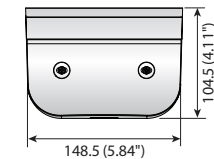

Dome Mounts

	 Wall Mount	 Wall Mount
	SBP-137WM	SBP-137WM1
Materials	Aluminum / Plastic	Aluminum / Plastic
Dimensions (WxHxD)	148.5 x 104.5 x 178.2mm (5.84" x 4.11" x 7.01")	148.5 x 104.5 x 178.2mm (5.84" x 4.11" x 7.01")
Weight	440g (0.97 lb)	550g (1.21 lb) * included gang plate
Color	Ivory	Ivory
Applicable Model	QNV-6010R/6020R/6030R/6070R/7010R/7020R/7030R/7080R XNP-6040H XNV-6010/6020/8020R/8030R/8040R HCV-6080R/6070R/7010R/7020R/7030R/7070R SNV-L5083R/L6083R SCV-5082/5082R/5083/5083R/5085/6023R/6083R	QNV-6010R/6020R/6030R/6070R/7010R/7020R/7030R/7080R XNP-6040H XNV-6010/6020/8020R/8030R/8040R HCV-6080R/6070R/7010R/7020R/7030R/7070R SNV-L5083R/L6083R SCV-5082/5082R/5083/5083R/5085/6023R/6083R

Dimensions

Unit : mm (inch)

SBP-137WM

SBP-137WM1