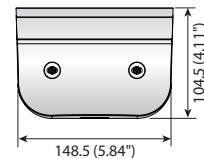

Dome Mounts

	 Wall Mount	 Wall Mount
	SBP-137WM	SBP-137WM1
Materials	Aluminum / Plastic	Aluminum / Plastic
Dimensions (WxHxD)	148.5 x 104.5 x 178.2mm (5.84" x 4.11" x 7.01")	148.5 x 104.5 x 178.2mm (5.84" x 4.11" x 7.01")
Weight	440g (0.97 lb)	550g (1.21 lb) * included gang plate
Color	Ivory	Ivory
Applicable Model	QNV-6010R/6020R/6030R/6070R/7010R/7020R/7030R/7080R XNP-6040H XNV-6010/6020/8020R/8030R/8040R HCV-6080R/6070R/7010R/7020R/7030R/7070R SNV-L5083R/L6083R SCV-5082/5082R/5083/5083R/5085/6023R/6083R	QNV-6010R/6020R/6030R/6070R/7010R/7020R/7030R/7080R XNP-6040H XNV-6010/6020/8020R/8030R/8040R HCV-6080R/6070R/7010R/7020R/7030R/7070R SNV-L5083R/L6083R SCV-5082/5082R/5083/5083R/5085/6023R/6083R

Dimensions

Unit : mm (inch)

SBP-137WM

SBP-137WM1