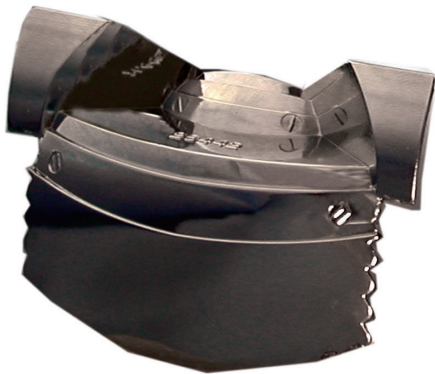

OMB77-3 Barrier Mirror

www.boschsecurity.com

BOSCH

Invented for life

Provides barrier coverage with a 25 m x 5 m (80 ft x 16 ft) pattern. Shipped in packages of three.

Ordering information

OMB77-3 Barrier Mirror

Provides barrier coverage with a 25 m x 5 m (80 ft x 16 ft) pattern. Shipped in packages of three.
Order number **OMB77-3**
