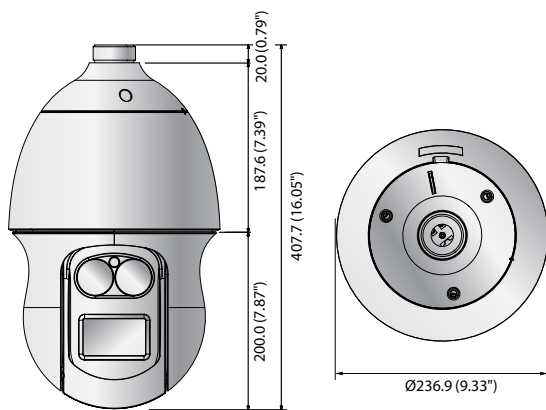

Dimensions

Unit : mm (inch)

Accessories (Optional)

SBP-300WM1 SBP-300WM SBP-300CM SBP-300LM SBP-300B SBP-300NB SBP-300PM SBP-300KM

PNP-9200RH

VIDEO	
Imaging Device	1/2.5" 8M CMOS
Total / Effective Pixels	3,864(H) x 2,202(V), 8.51M pixels / 3,840(H) x 2,160(V), 8,00M pixels
Scanning System	Progressive
Min. Illumination	Color : 0.3Lux / F1.8 (1/30sec, F1.8, 50IRE), 0.005Lux (2sec, F1.8, 50IRE) 0.1Lux / F1.8 (1/30sec, F1.8, 30IRE), 0.0005Lux (2sec, F1.8, 30IRE) B/W : 0Lux (IR LED on)
S / N Ratio	50dB
Video Output	CVBS : 1.0Vpp / 75Ω composite, 720 x 480(N), 720 x 576(P), for installation
LENS	
Focal Length (Zoom Ratio)	4.8 ~ 96mm (Optical 20x)
Max. Aperture Ratio	F1.8(Wide) / F3.6(Tele)
Angular Field of View	H : 65.1°(Wide) ~ 3.8°(Tele) / V : 38.4°(Wide) ~ 2.2°(Tele)
Min. Object Distance	1.5m (4.92ft)
Focus Control	AF / One-shot AF / Manual
Lens / Mount Type	DC auto iris (IR corrected) / Board-in type
PAN / TILT	
Pan Range / Speed	360° Endless / Preset : 400°/sec, Manual : 0.024°/sec ~ 250°/sec
Tilt Range / Speed	190° (-5° ~ 185°) / Preset : 300°/sec, Manual : 0.024°/sec ~ 250°/sec
Sequence / Preset Accuracy	Preset (300ea), Swing, Group (6ea), Trace, Tour, Auto run, Schedule / ±0.2°
Azimuth	Yes (E / W / S / N / NE / SE / NW / SW OSD)
Auto Tracking	Off / On
OPERATIONAL	
Viewable Length	200m (656.17ft)
Camera Title	Off / On (Displayed up to 60 characters) - W/W : English / Numeric / Special characters - Korea : English / Numeric / Special / Korean characters - China : English / Numeric / Special / Chinese characters - Common : Multi-line (Max. 5), Color (Grey / Green / Red / Blue / Black / White), Transparency, Auto scale by resolution
Day & Night	Auto (ICR) / Color / B/W
Backlight Compensation	Off / BLC / WDR
Wide Dynamic Range	120dB
Contrast Enhancement	SSDR (Off / On)
Digital Noise Reduction	SSNR (2D+3D noise filter) (Off / On)
Image Stabilization	Mechanical anti-vibration
Defog	Off / Auto / Manual
Motion Detection	Off / On (4ea, Polygonal zones)
Privacy Masking	Off / On (16ea, Rectangular zones) - Color : Grey / Green / Red / Blue / Black / White, - Zoom ratio option for mask mode
Gain Control	Off / Low / Medium / High
White Balance	ATW / AWC / Manual / Indoor / Outdoor / Mercury / Sodium
Electronic Shutter Speed	Minimum / Maximum / Anti flicker (2 ~ 1/1,200sec)
Digital Zoom	16x, area zoom function support digital zoom 2x
Flip / Mirror	Off / On
Intelligent Video Analytics	Tampering, Virtual line, Enter / Exit, (Dis)Appear, Audio detection - with metadata
Alarm I/O	Input 4ea / Output 2ea (Relay type)
Remote Control Interface	RS-485/422
RS-485 Protocol	Samsung-T/E, Pelco-P/D, Panasonic, Honeywell, AD, Vicon, Bosch, GE
Alarm Triggers	Alarm input, Motion detection, Intelligent video analytics, Network disconnect
Alarm Events	File upload via FTP and E-mail, Notification via E-mail, Local storage (SD/SDHC/SDXC) or NAS recording at event triggers, External output, PTZ preset
Pixel Counter	Support (Plug-in viewer only)
NETWORK	
Ethernet	RJ-45 (10/100BASE-T), SFP (* Only using SBP-302HF)
Video Compression Format	H.265 / H.264 (MPEG-4 part 10/AVC) : Main / Baseline / High, MJPEG
Resolution	3840 x 2160, 2592 x 1944, 2592 x 1464, 1920 x 1080, 1280 x 1024, 1280 x 960, 1280 x 720, 1024 x 768, 800 x 600, 800 x 450, 720 x 576, 640 x 480, 640 x 360, 320 x 240, 320 x 180
Max. Framerate	H.265 / H.264 : 30fps at all resolutions, MJPEG : 15fps at all resolutions
Smart Codec / WiseStream	Manual mode (Area-based : 5ea) / Support
Video Quality Adjustment	H.265 / H.264 : Target bitrate level control, MJPEG : Quality level control
Bitrate Control Method	H.265 / H.264 : CBR or VBR, MJPEG : VBR
Streaming Capability	Multiple streaming (Up to 3 profiles)
Audio In	Selectable (Mic in / Line in), Supply voltage : 2.5VDC (4mA), Input impedance : approx. 2K Ohm
Audio Out	Line out (3.5mm stereo mini jack), Max output level : 1 Vrms
Audio Compression Format	G.711 u-law/G.726 selectable, G.726 (ADPCM) 8KHz, G.711 8KHz G.726 : 16Kbps, 24Kbps, 32Kbps, 40Kbps, AAC-LC : 48Kbps at 16KHz
Audio Communication	Bi-directional audio (2-way)
IP	IPv4, IPv6
Protocol	TCP/IP, UDP/IP, RTP(UDP), RTP(TCP), RTCP, RTSP, NTP, HTTP, HTTPS, SSL/TLS, DHCP, PPPoE, FTP, SMTP, ICMP, IGMP, SNMPv1/v2c/v3(MIB-2), ARP, DNS, DDNS, QoS, PIM-SM, UPnP, Bonjour
Security	HTTPS(SSL) login authentication, Digest login authentication IP address filtering, User access log, 802.1x authentication (EAP-TLS, EAP-LEAP)
Streaming Method	Unicast / Multicast
Max. User Access	15 users at unicast mode
Edge Storage	SD/SDHC/SDXC (128GB) - Motion images recorded in the SD/SDHC/SDXC memory card can be downloaded. Camera can detect automatically when the memory is connected, Memory status display (Normal / Error / Active / Formatting / Lock), NAS (Network Attached Storage), Local PC for instant recording (Plug-in viewer only)
Application Programming Interface	ONVIF profile S/G, SUNAPI (HTTP API), SVPN 1.2, Wisenet Open Platform
Webpage Language	English, French, German, Spanish, Italian, Chinese, Korean, Russian, Japanese, Swedish, Danish, Portuguese, Turkish, Polish, Czech, Rumanian, Serbian, Dutch, Croatian, Hungarian, Greek, Norsk, Finnish
Web Viewer	Supported OS : Windows 7, 8.1, 10, Mac OS X 10.9, 10.10, 10.11 Plug-in free Webviewer - Supported Browser : Google Chrome 47, MS Edge 20 Plug-in Webviewer - Supported Browser : MS Explore 11, Mozilla Firefox 43, Apple Safari 9 * Mac OS X only
Central Management Software	SmartViewer
ENVIRONMENTAL	
Operating Temperature / Humidity	-50°C ~ +55°C (-58°F ~ +131°F) / Less than 90% RH
Storage Temperature / Humidity	-50°C ~ +60°C (-58°F ~ +140°F) / Less than 90% RH
Ingress Protection / Vandal Resistance	IP66 / IK10
ELECTRICAL	
Input Voltage / Current	24V AC
Power Consumption	Max. 60W/90W (Heater off/on, IR on)
MECHANICAL	
Color / Material	Ivory, Black / Aluminum, Plastic
Dimensions (WxH) / Weight	236.9 x 407.7mm (29.33" x 16.05") / 7.1Kg (15.65 lb)